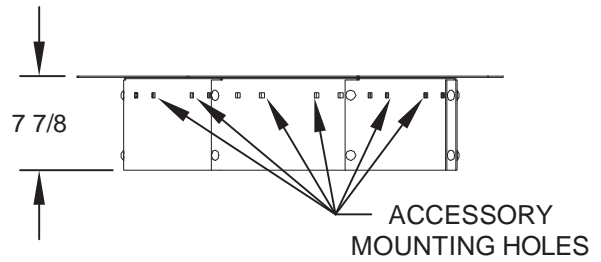

SPECIFICATIONS:

- **Model IO-30/8 Octa-Ring Campfire Ring** is a bolt-together campfire ring designed to stand alone as a firering or to fit a variety of fire pits as a steel insert. Ring can be disassembled and taken on camping trips.
- As a stand-alone firering, the Octa-Ring provides a solid 8" (nom.) tall fire barrier.
- The ring can be used as an insert in fire pits with a 30" to 35" inch inside diameter.
- The 3-7/8" flange at the top of the ring supports the ring when used as an insert or serves as a convenient work surface.
- The ring is constructed of eight identical die-formed 12 ga. panels with a 7-7/8" side height and a 3-7/8" formed (not welded) top outward flange.
- The panels are secured together by galvanized steel fasteners supplied with the ring.
- Overall dimensions are 37-11/16" x 7-7/8".
- Entire unit is finished in high temperature, heat resistant, nontoxic black enamel paint.
- **Assembly Required.**
- **Ships in one box.**
Weight: 37 lbs.
Dimensions: 9-3/4"W x 15-1/2"L x 7-1/4"H.

USE IO-30/8 AS AN INSERT
FOR LANDSCAPING BLOCK
FIREPIT (BLOCKS NOT INCLUDED)

ALL DIMENSIONS IN INCHES

RJThomas
Mfg. Co., Inc.
P.O. Box 946
Cherokee, IA 51012

TITLE MODEL IO-30/8 OCTA-RING BOLT TOGETHER CAMPFIRE
RING/INSERT