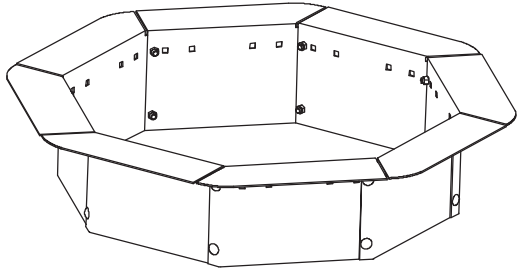

USE IO-30/8 AS A
STAND-ALONE FIRERING