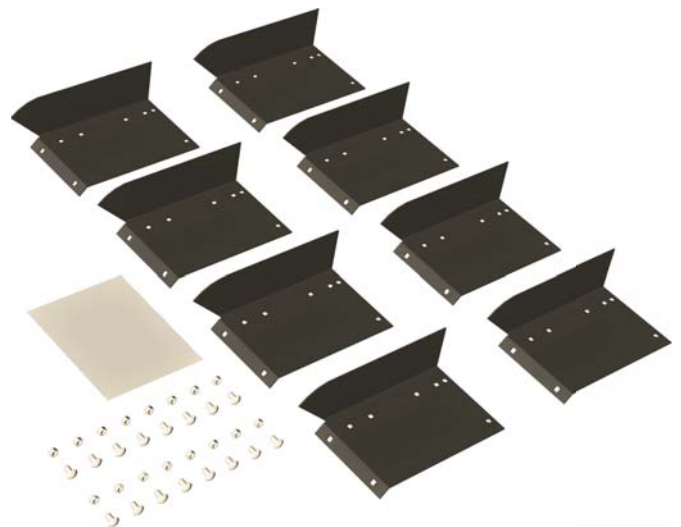

Model IO-30/8 Octa-Ring Bolt-Together Campfire Ring

Model IO-30/8 Octa-Ring Campfire Ring
as a stand-alone firering.

Model IO-30/8 Octa-Ring Campfire Ring as a firering insert
used with landscaping stone (sold separately).

SPECIFICATIONS:

- **Model IO-30/8 Octa-Ring Campfire Ring** is a bolt-together campfire ring designed to stand alone as a firering or to fit a variety of fire pits as a steel insert. Ring can be disassembled and taken on camping trips.
- As a stand-alone firering, the Octa-Ring provides a solid 8" (nom.) tall fire barrier.
- The ring can be used as an insert in fire pits with a 30" to 35" inch inside diameter.
- The 3-7/8" flange at the top of the ring supports the ring when used as an insert or serves as a convenient work surface.
- The ring is constructed of eight identical die-formed 12 ga. panels with a 7-7/8" side height and a 3-7/8" formed (not welded) top outward flange.
- The panels are secured together by galvanized steel fasteners supplied with the ring.
- Overall dimensions are 37-11/16" x 7-7/8".
- Entire unit is finished in high temperature, heat resistant, nontoxic black enamel paint.
- **Assembly Required.**
- **Ships in one box.**
Weight: 37 lbs.
Dimensions: 9-3/4"W x 15-1/2"L x 7-1/4"H.

FEATURES

- Use as a stand-alone campfire ring
- Use as an insert for patio fire pits made of landscaping stone.
- Bolt-together assembly can be disassembled to take on camping trips
- Creates a nearly eight inch tall solid fire barrier
- Perfect fit for Model DUG-U1 Drop-in Cooking Grate
- Quality construction throughout