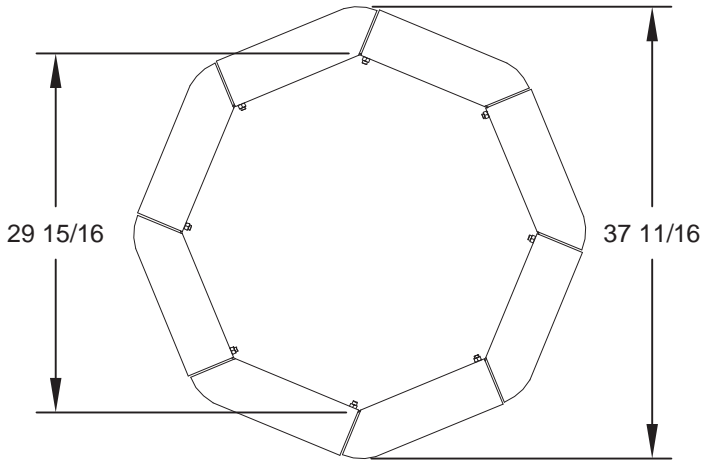

ALL DIMENSIONS IN INCHES

RJThomas
Mfg. Co., Inc.
P.O. Box 946
Cherokee, IA 51012

TITLE MODEL IO-30/8 OCTA-RING BOLT TOGETHER CAMPFIRE
RING/INSERT

DRAWN BY WWM

DATE 1-2-14

DWG. NO. AI-IO-30/8