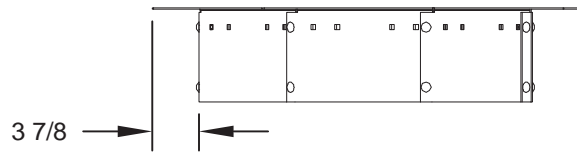

ALL DIMENSIONS IN INCHES

RJThomas
Mfg. Co., Inc.
P.O. Box 946
Cherokee, IA 51012

TITLE MODEL IO-30/8 OCTA-RING BOLT TOGETHER CAMPFIRE
RING/INSERT

DRAWN BY WWM

DATE 1-2-14

DWG. NO. AI-IO-30/8