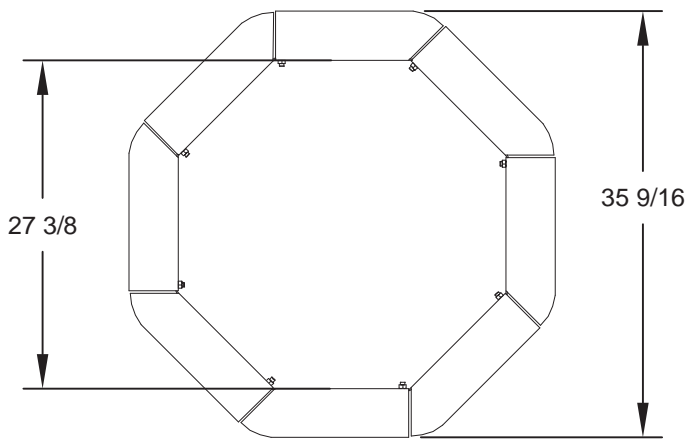

SPECIFICATIONS:

- **Model IO-30/8 Octa-Ring Campfire Ring** is a bolt-together campfire ring designed to stand alone as a firering or to fit a variety of fire pits as a steel insert. Ring can be disassembled and taken on camping trips.
- As a stand-alone firering, the Octa-Ring provides a solid 8" (nom.) tall fire barrier.
- The ring can be used as an insert in fire pits with a 30" to 35" inch inside diameter.
- The 3-7/8" flange at the top of the ring supports the ring when used as an insert or serves as a convenient work surface.
- The ring is constructed of eight identical die-formed 12 ga. panels with a 7-7/8" side height and a 3-7/8" formed (not welded) top outward flange.
- The panels are secured together by galvanized steel fasteners supplied with the ring.
- Overall dimensions are 37-11/16" x 7-7/8".
- Entire unit is finished in high temperature, heat resistant, nontoxic black enamel paint.
- **Assembly Required.**
- **Ships in one box.**
Weight: 37 lbs.
Dimensions: 9-3/4"W x 15-1/2"L x 7-1/4"H.

USE IO-30/8 AS AN INSERT
FOR LANDSCAPING BLOCK
FIREPIT (BLOCKS NOT INCLUDED)

ALL DIMENSIONS IN INCHES

RJThomas
Mfg. Co., Inc.
P.O. Box 946
Cherokee, IA 51012

TITLE MODEL IO-30/8 OCTA-RING BOLT TOGETHER CAMPFIRE
RING/INSERT